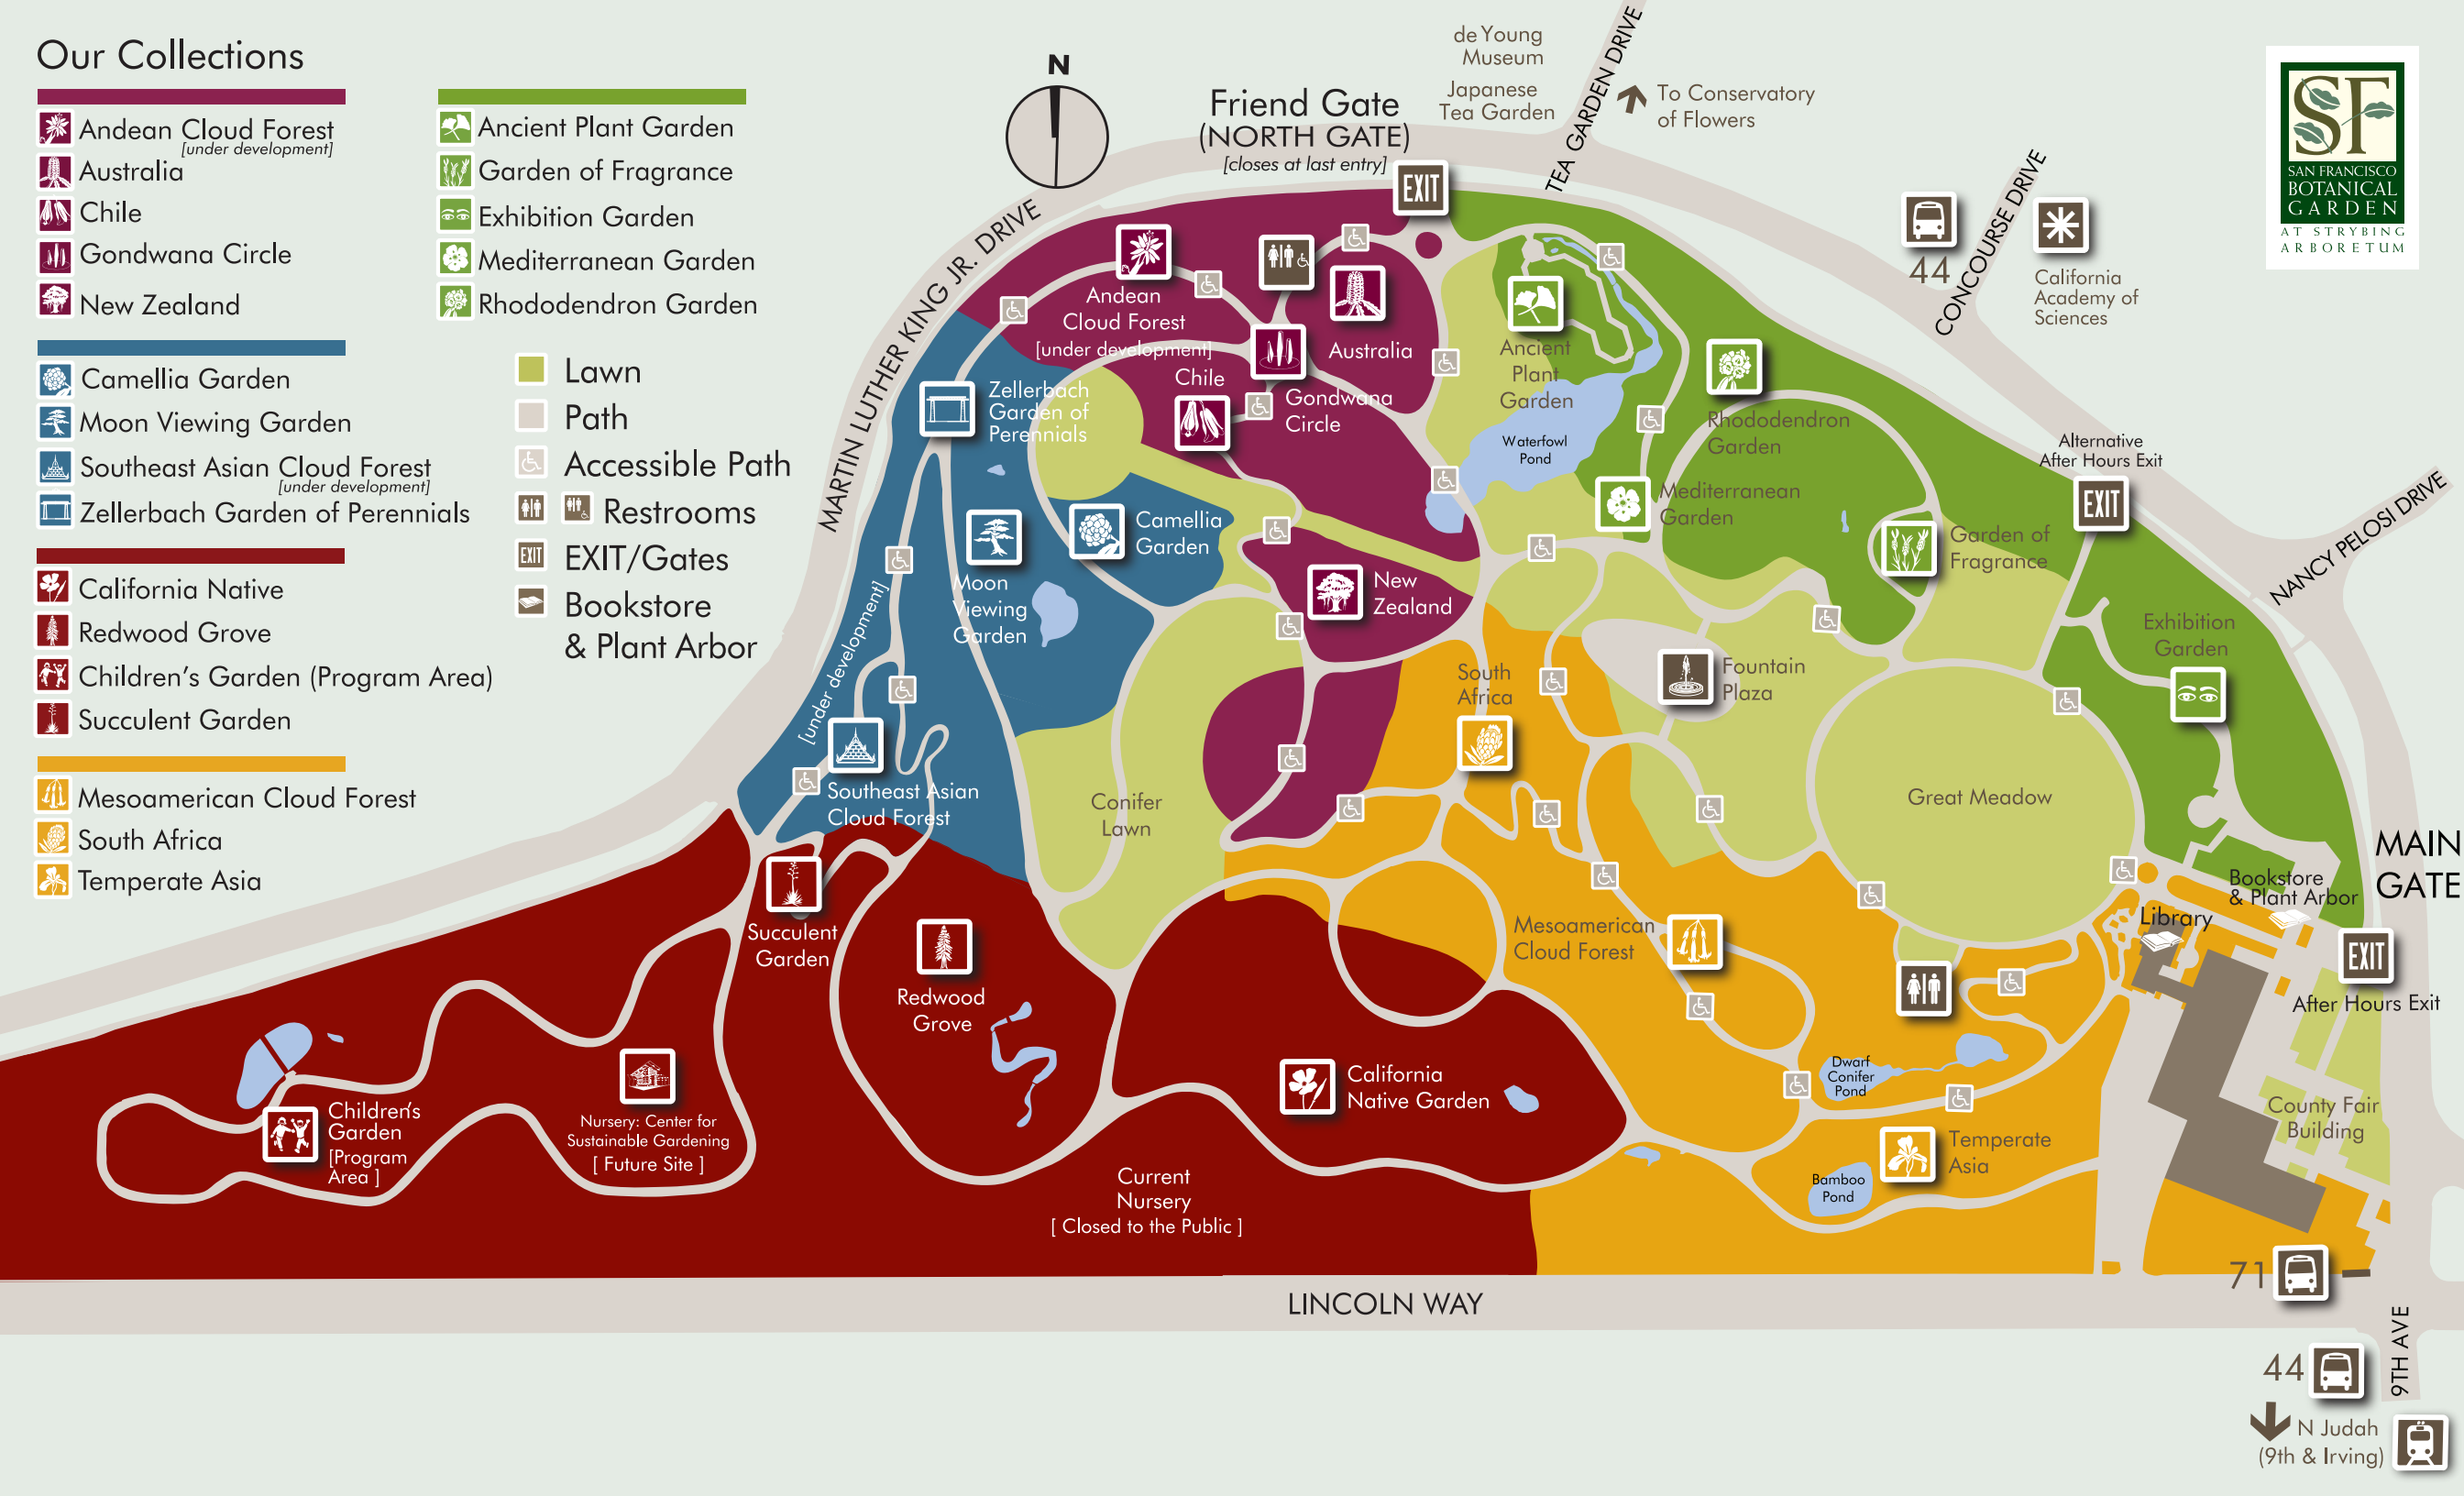

# Our Collections

- Andean Cloud Forest *[under development]*
- Australia
- Chile
- Gondwana Circle
- New Zealand

- Camellia Garden
- Moon Viewing Garden
- Southeast Asian Cloud Forest *[under development]*
- Zellerbach Garden of Perennials

- California Native
- Redwood Grove
- Children's Garden (Program Area)
- Succulent Garden

- Mesoamerican Cloud Forest
- South Africa
- Temperate Asia

- Ancient Plant Garden
- Garden of Fragrance
- Exhibition Garden
- Mediterranean Garden
- Rhododendron Garden

- Lawn
- Path
- Accessible Path
- Restrooms
- EXIT/Gates
- Bookstore & Plant Arbor

44 9TH AVE  
 ↓ N Judah (9th & Irving)