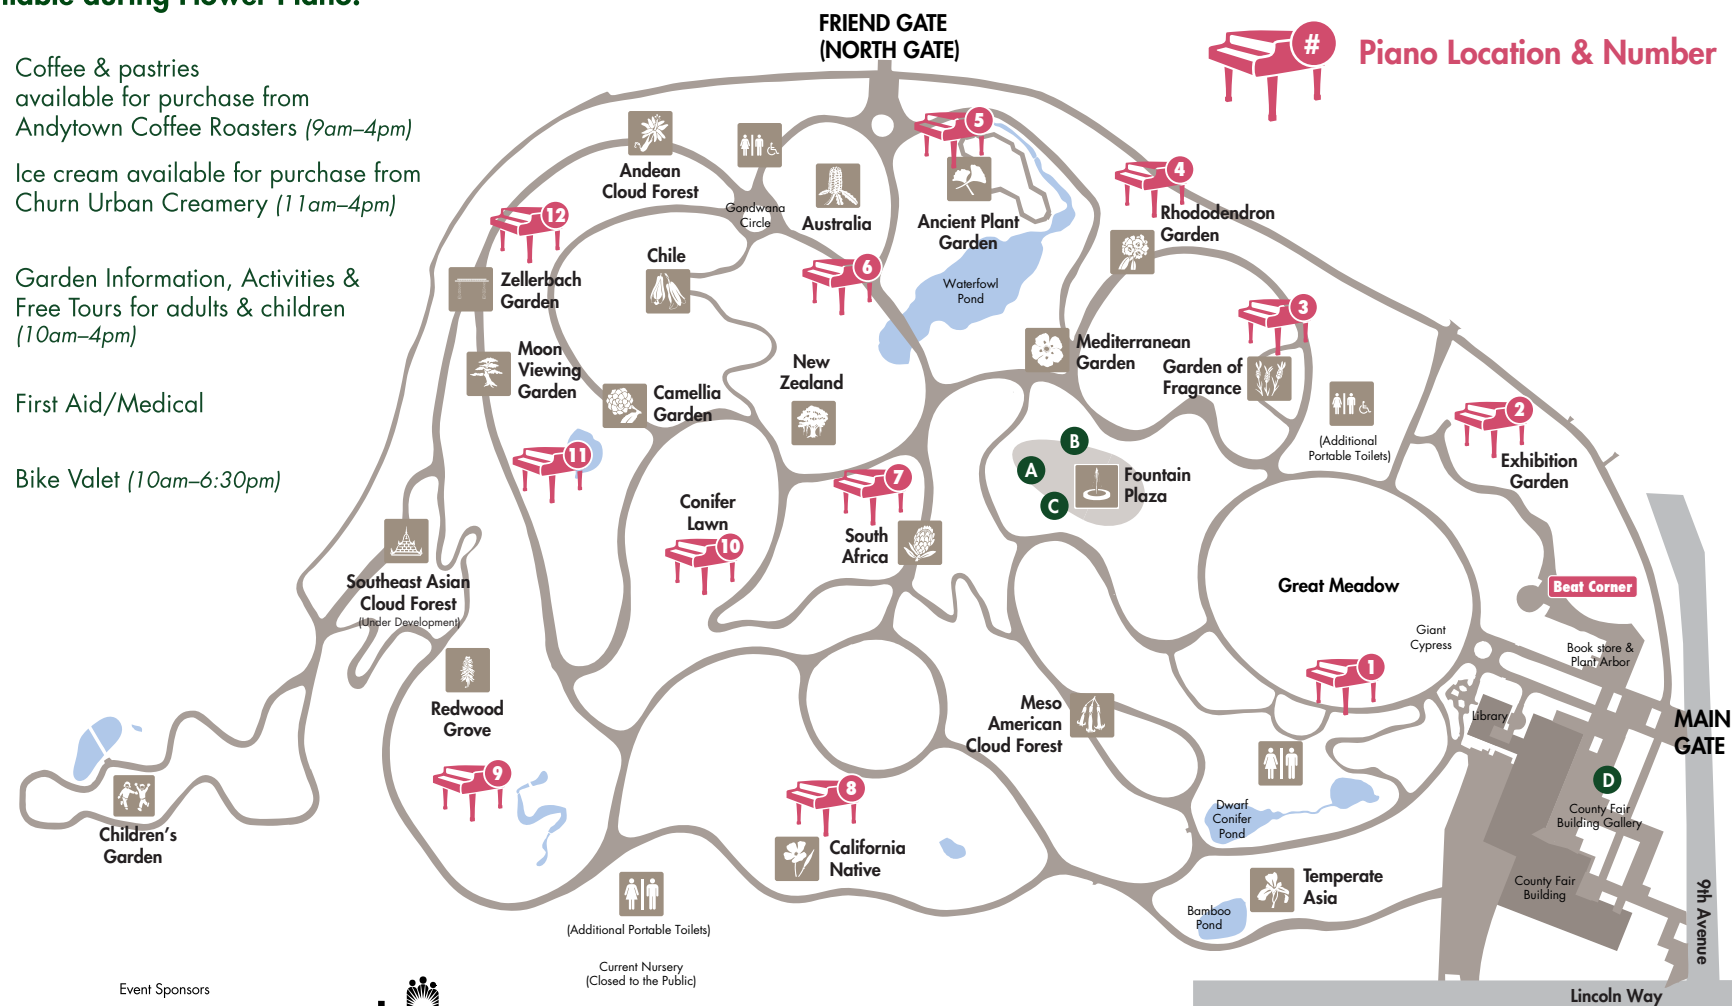

Members enjoy 10% off tickets and expedited entry!

Natalie Ngo

SATURDAY, JULY 14

10–11am, Great Meadow | Yoga in the Garden

10–11:30am, Gardens Adjacent to Main Gate | The Rabbit Hole Theater Company: Join a family-friendly character scavenger hunt concluding with a song and photos at the Great Meadow

3pm | Francisco Rosales: *Musica Cubana*

MONDAY, JULY 16

9am–6pm | Closing Day: *Pianos open to all. No scheduled performances or events.*

SUNSET PIANO &
SAN FRANCISCO BOTANICAL GARDEN PRESENT

FLOWER PIANO

Additional Weekend Amenities available during Flower Piano:

A Coffee & pastries available for purchase from Andytown Coffee Roasters (9am–4pm)

Ice cream available for purchase from Churn Urban Creamery (11am–4pm)

B Garden Information, Activities & Free Tours for adults & children (10am–4pm)

C First Aid/Medical

D Bike Valet (10am–6:30pm)

FLOWER PIANO MAP

Event Sponsors

KAISER PERMANENTE thrive

JOHN & MARCIA GOLDMAN FOUNDATION O'Melveny