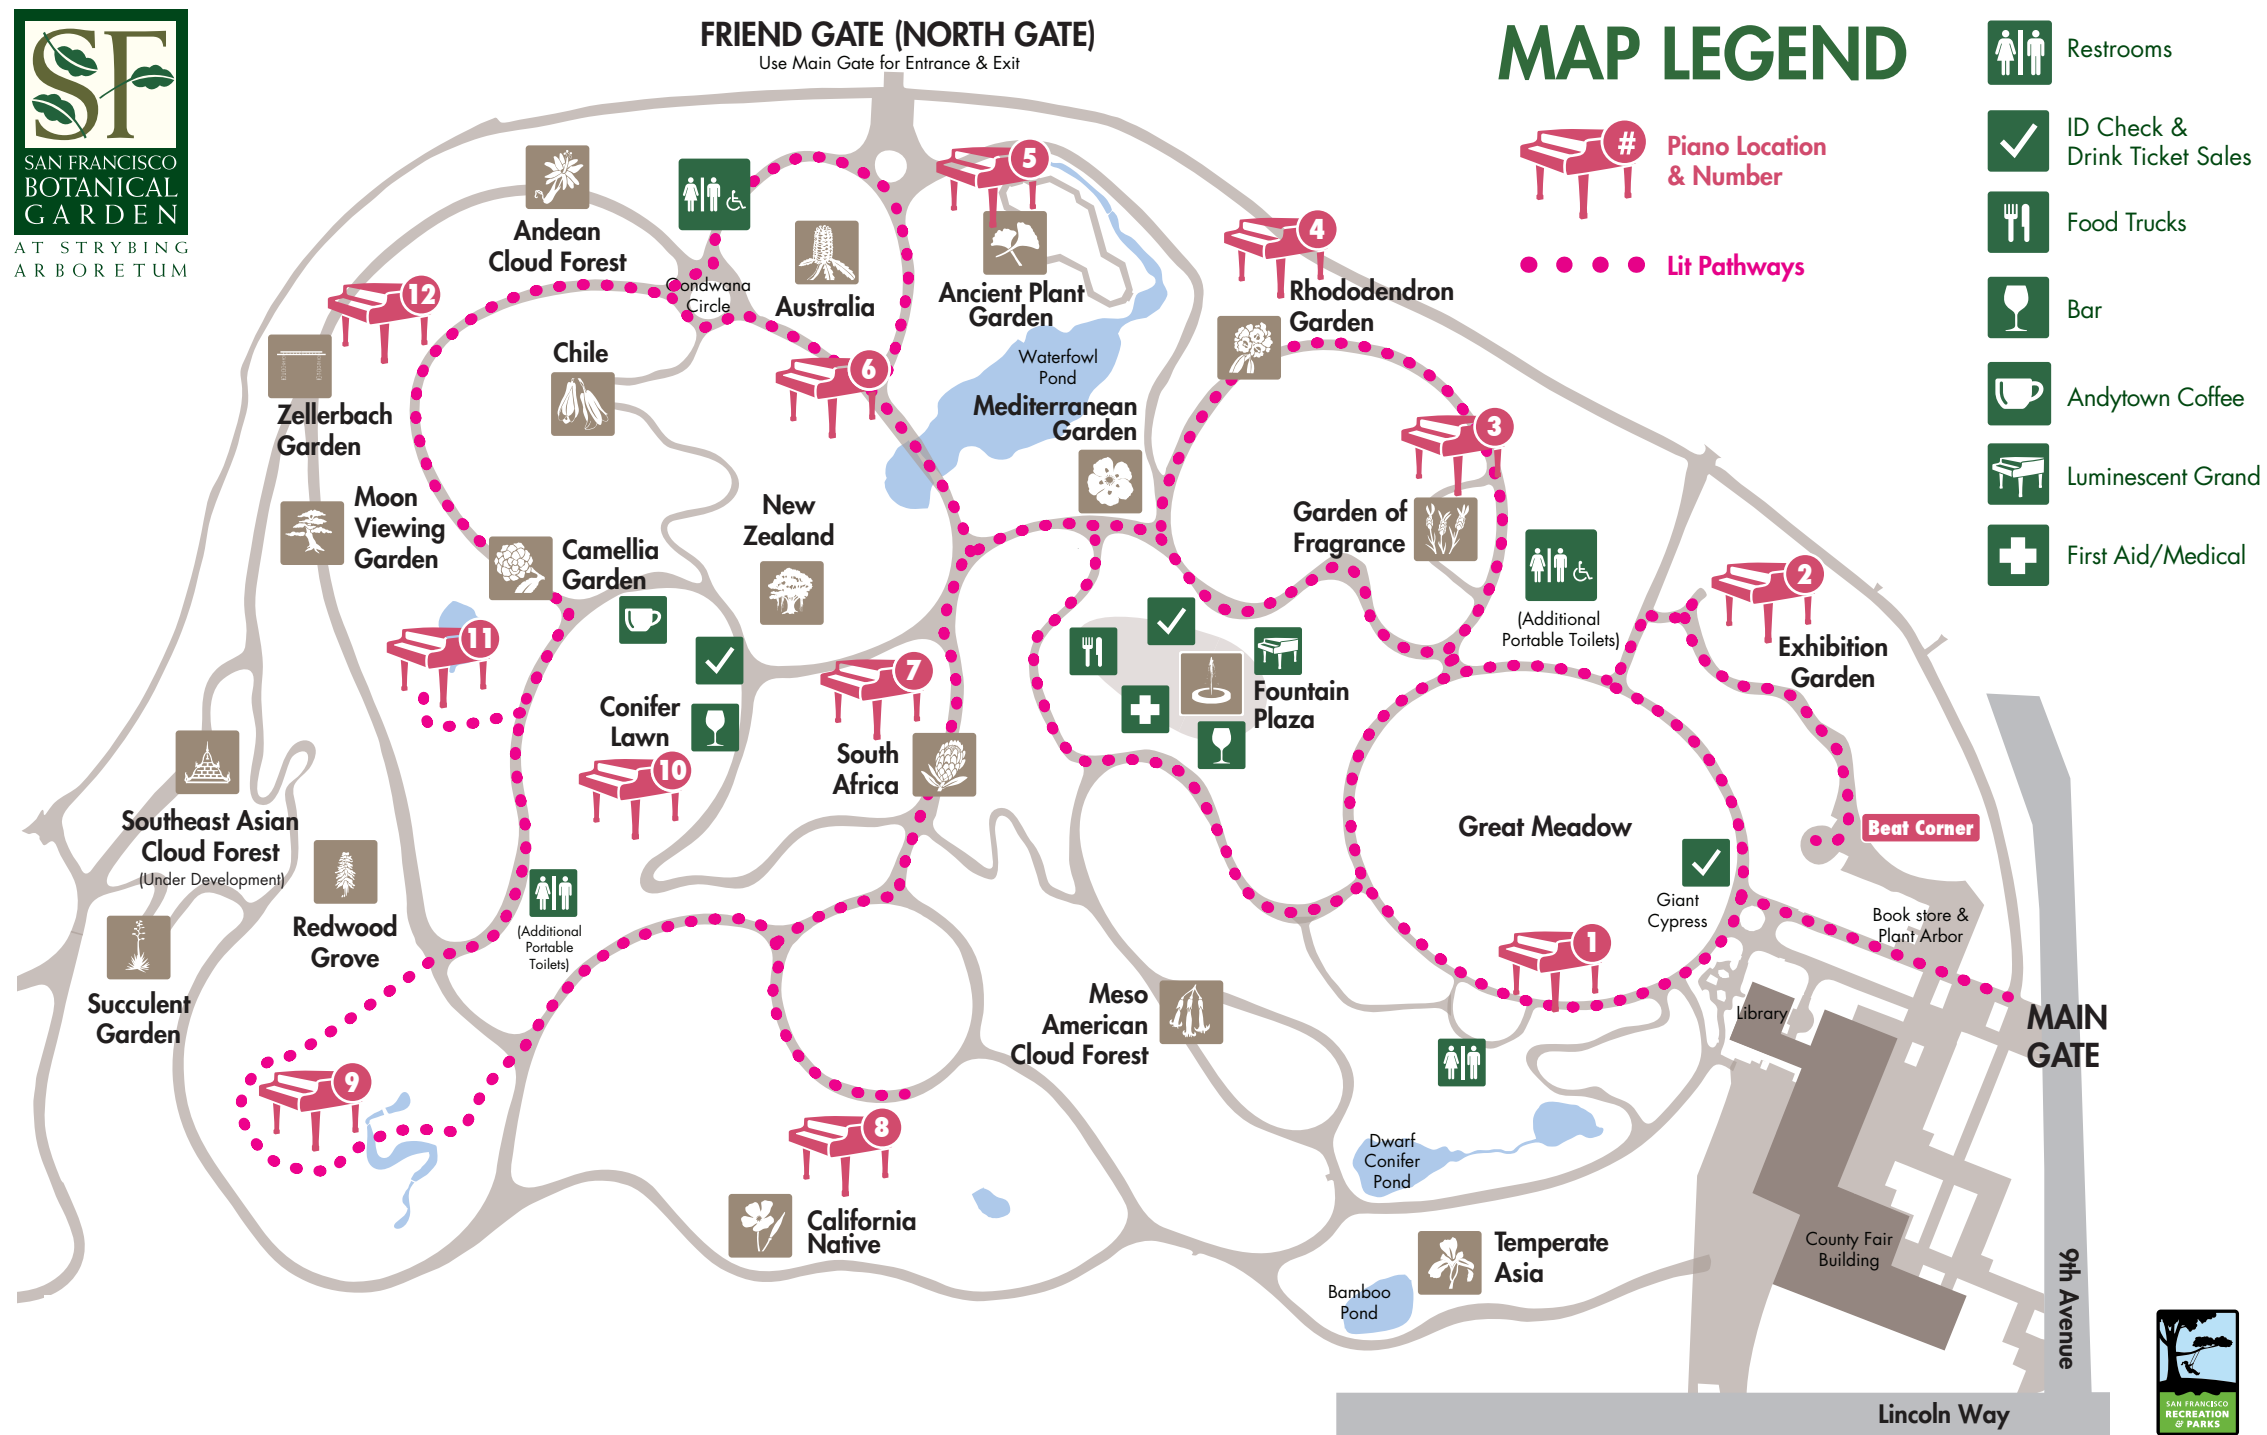

SUNSET PIANO &
SAN FRANCISCO BOTANICAL GARDEN PRESENT

NightGarden Piano

Friday, July 13 • 8–11:30pm

PERFORMANCE SCHEDULE

All performances take place 8:40–11pm

3. **Garden of Fragrance**
Conspiracy of Beards: *A cappella Men's Choir singing songs of Leonard Cohen*
Penny Opry: *Sea Music Steeped in Old Time Americana*
 5. **Ancient Plant Garden**
Joe Magdalena: *Standards, Pop, Sinatra, and Happy Stuff*
 6. **New Zealand Garden**
Kitten on the Keys & Antony Ty: *Piano Punks*
Mr. Brandy: *Dark Rock Cabaret*
Cacophonies (Originals)
 8. **California Native Garden**
Paulo Sultanum: *A Trip to Brazil and More*
Roberto Zular, piano & Felipe Bueno, guitar:
Brazilian Music and Poetry
 9. **Redwood Grove**
Jill Tracy: *"Sonic Séance" of Elegant, Dark Beauty*
 12. **Zellerbach Garden**
Serene: *An Epic Virtuoso Journey*
- Luminescent Grand**
Original compositions by Luminescent Grand creator William Jerome:
Livetric Neo Soul, Classical, Jazz, and Latin piano

WHAT TO DO:

- **Tickle the Ivories:** Play at one of six open pianos tucked among flower-filled gardens where there are no scheduled performances
- Please stay on lit pathways only
- Food and drinks available for purchase at Fountain Plaza and Conifer Lawn
- To purchase alcoholic drinks please have your ID checked and buy drink tickets
- Bars close at 11pm
- **And, enjoy scheduled performances and events**

PLEASE BE RESPECTFUL OF THE GARDEN AND THE PIANOS

In order to ensure the enjoyment for all visitors, please abide by the following rules:

- NO Banging on Piano Keys
- NO Food or Drink on the Pianos
- NO Playing Sports
- NO Littering
- NO Picking or Stepping on Plants (Including No Climbing on Trees—Please Stay on Paths)
- NO Smoking
- NO Camping
- NO Wheeled Vehicles (Except for Wheelchairs & Strollers)
- NO Pets
- NO Feeding Wildlife