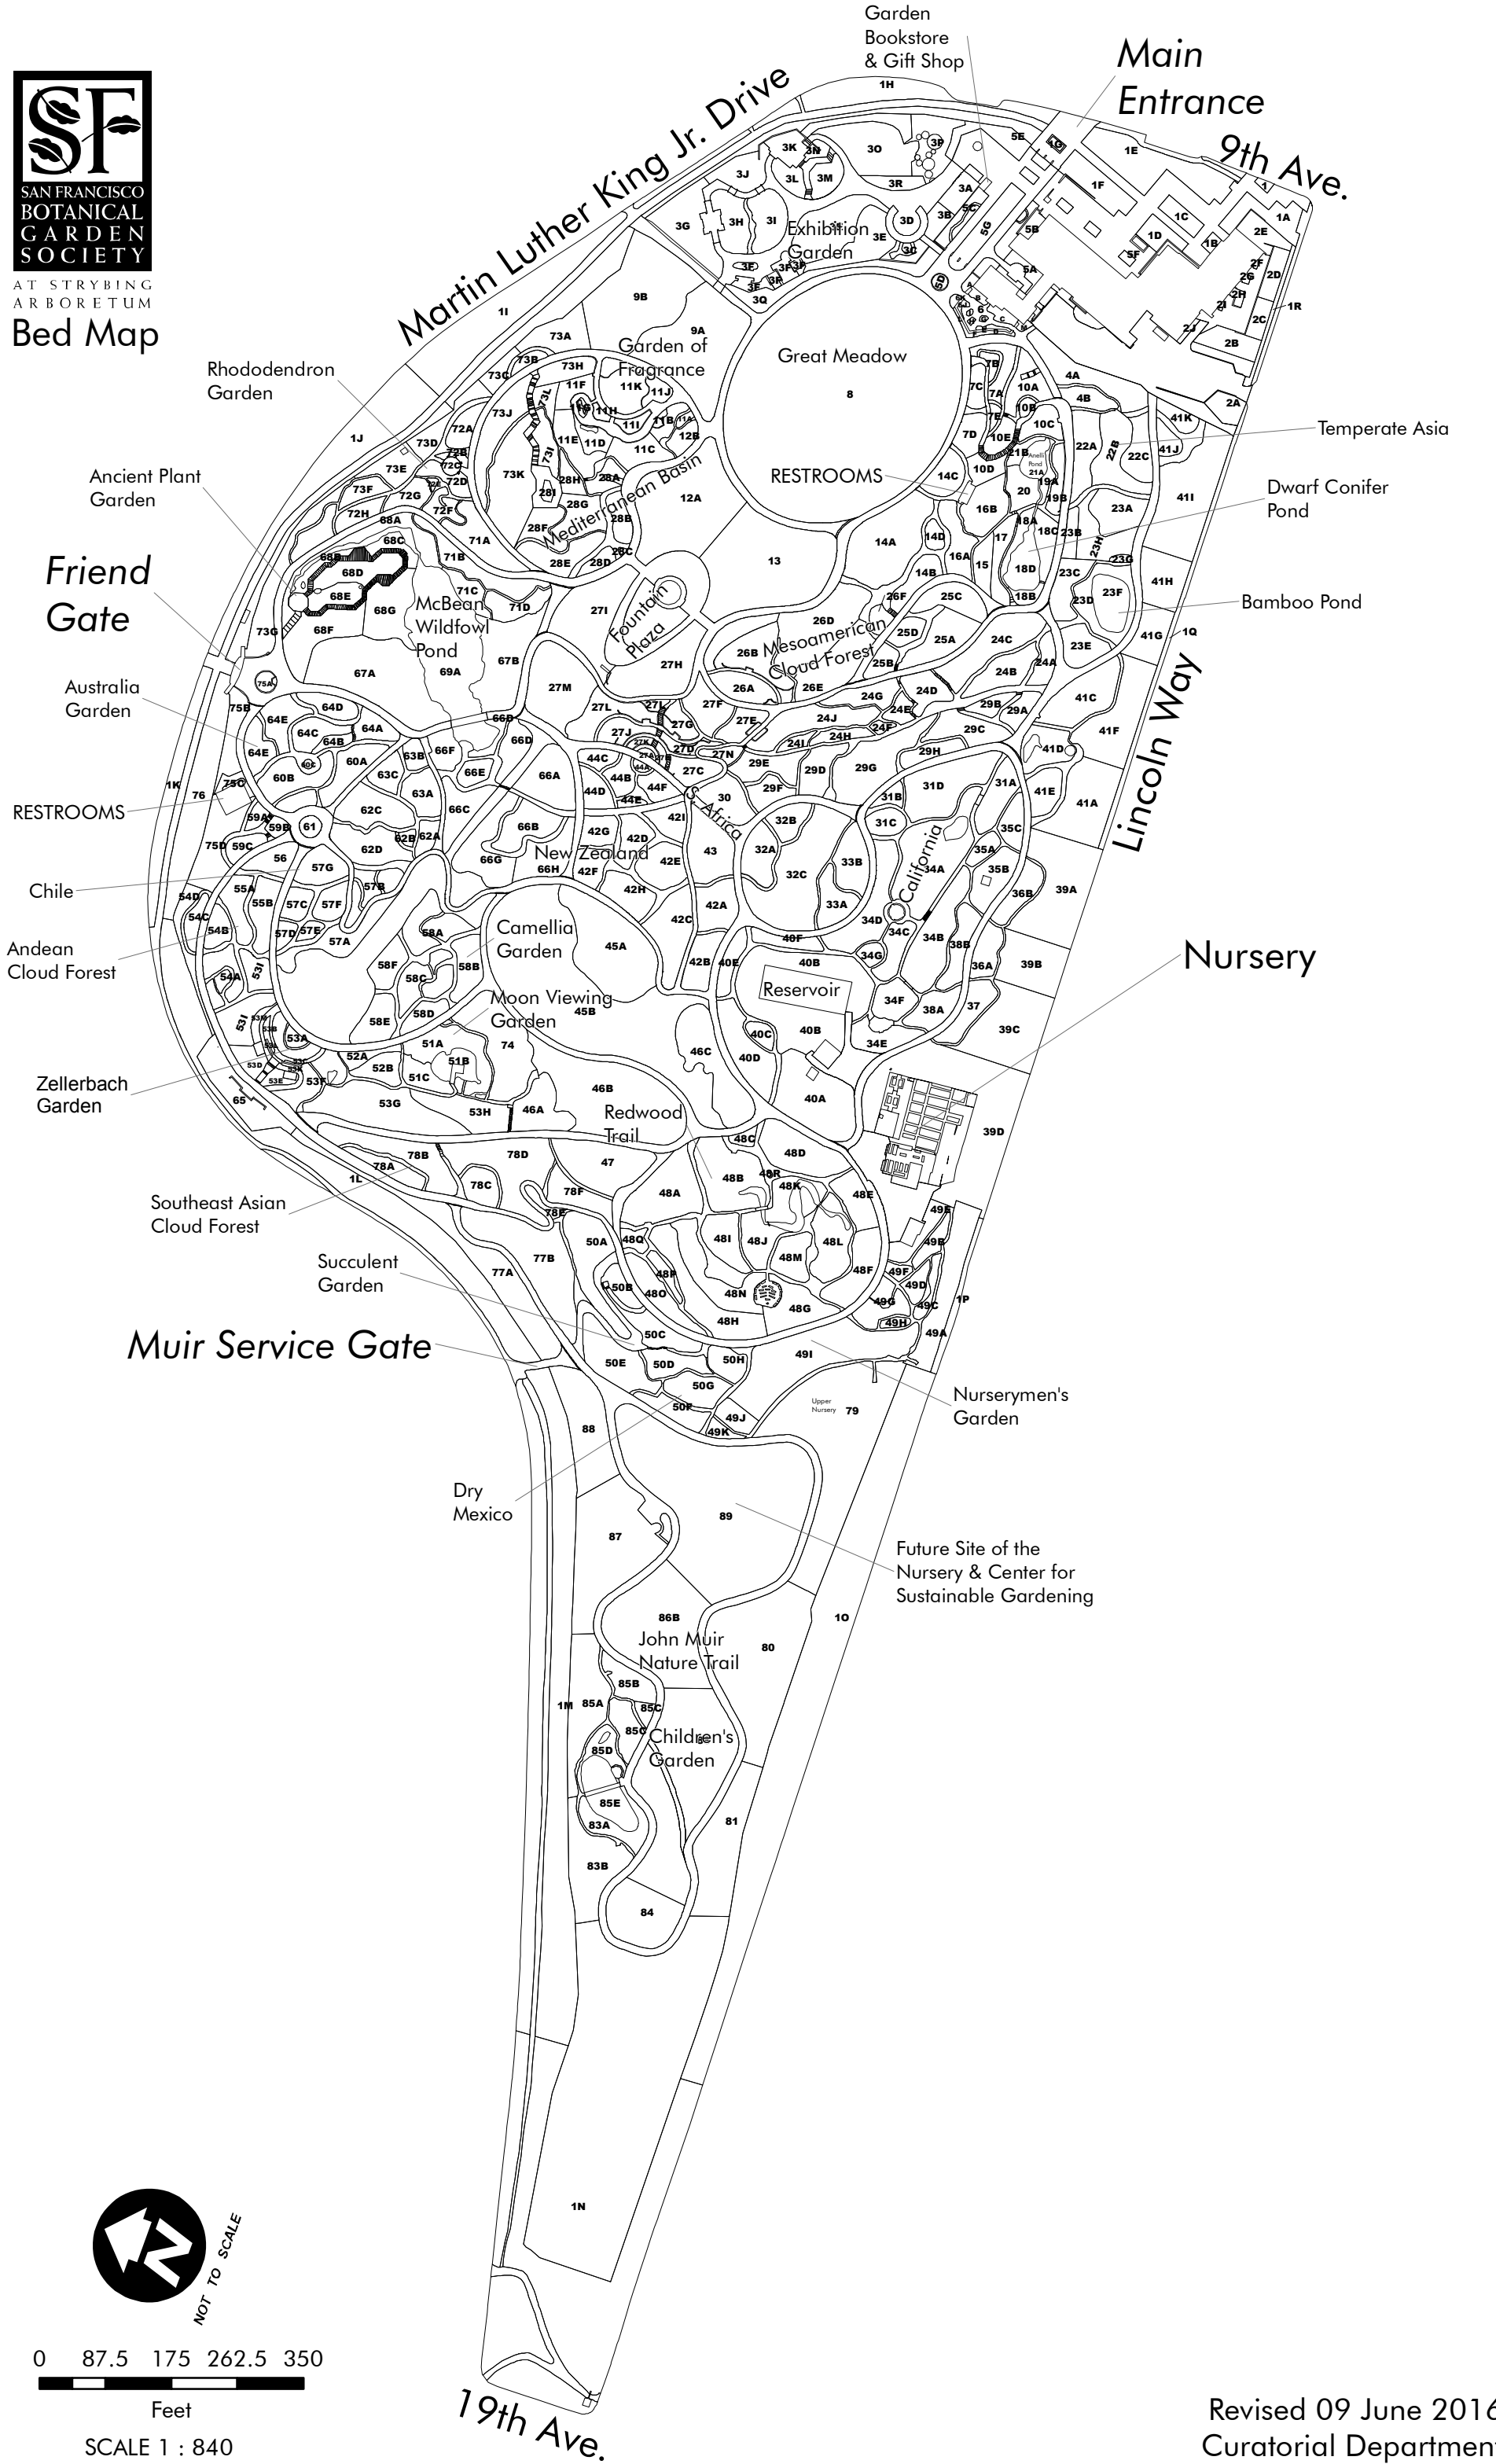

AT STRYBING ARBORETUM

### Bed Map

Friend Gate

Muir Service Gate

Main Entrance  
9th Ave.

Nursery

NOT TO SCALE

0 87.5 175 262.5 350

Feet

SCALE 1 : 840

19th Ave.

Revised 09 June 2016  
Curatorial Department