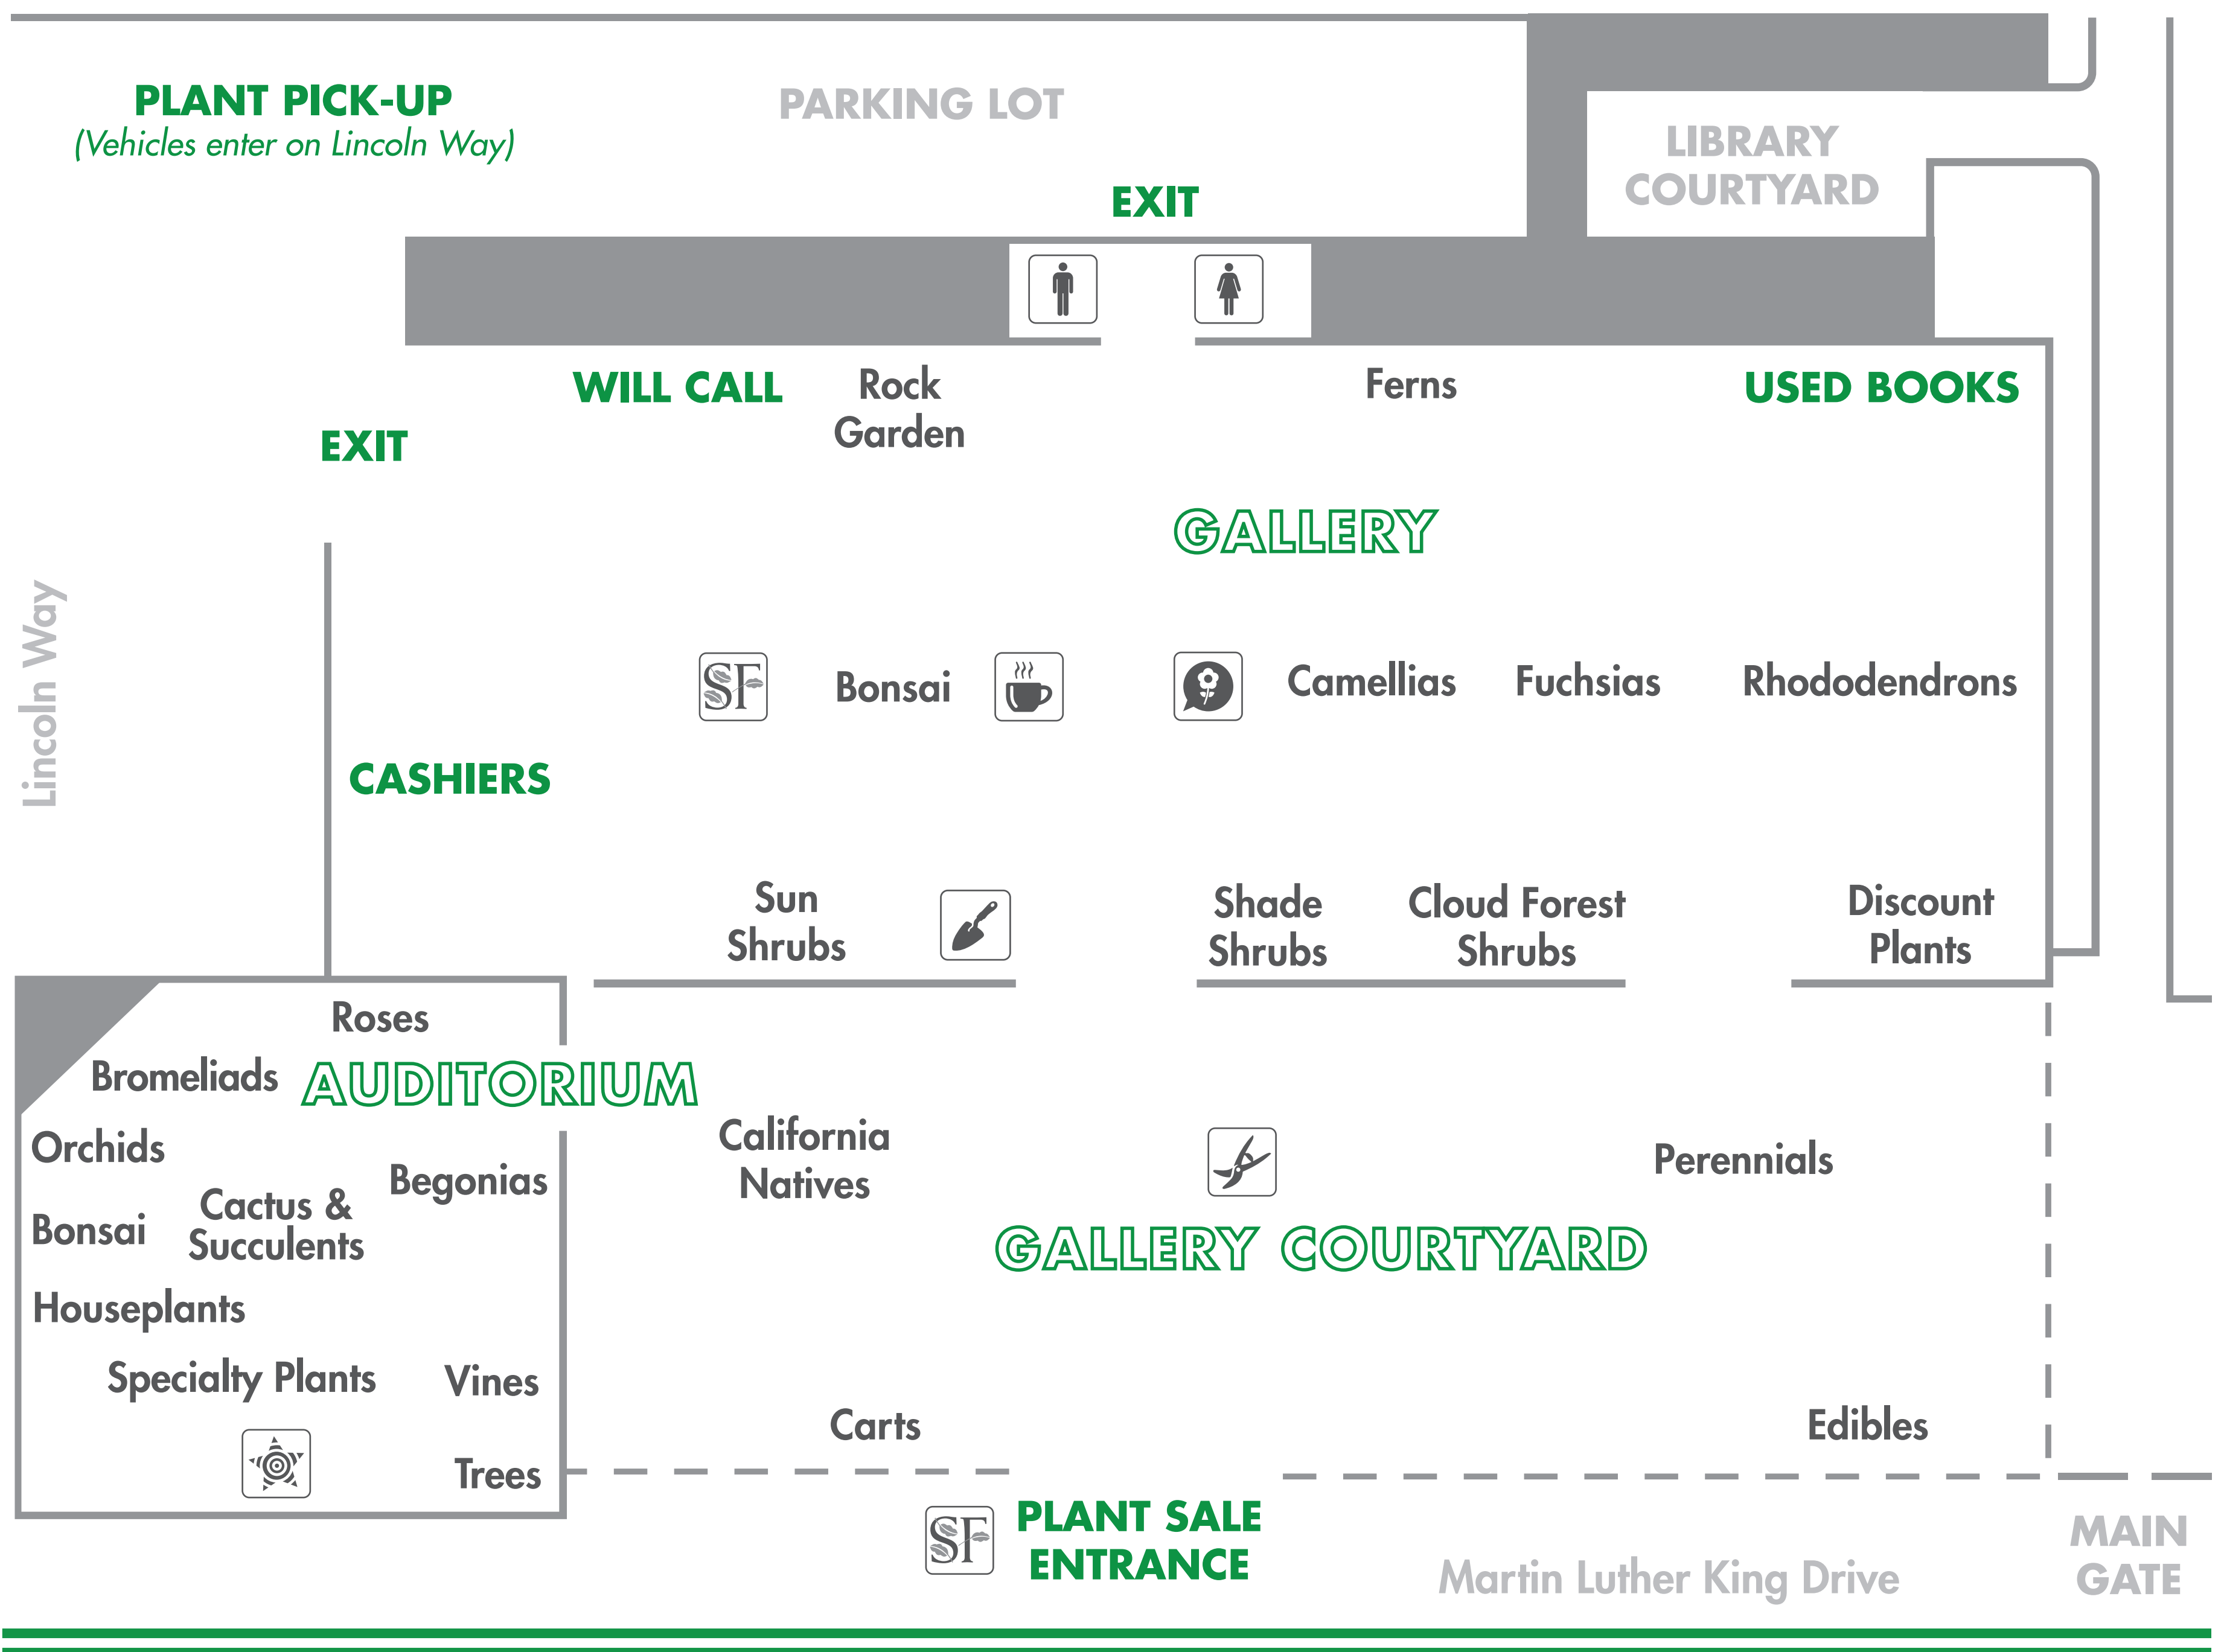

## KEY

Restrooms

Membership/  
Information

Family Fun  
Zone

Hida Tool

Golden State Sharpening  
Tool Sharpening

Ask a Master  
Gardener

Andytown Coffee  
Roasters

GARDEN ENTRANCE