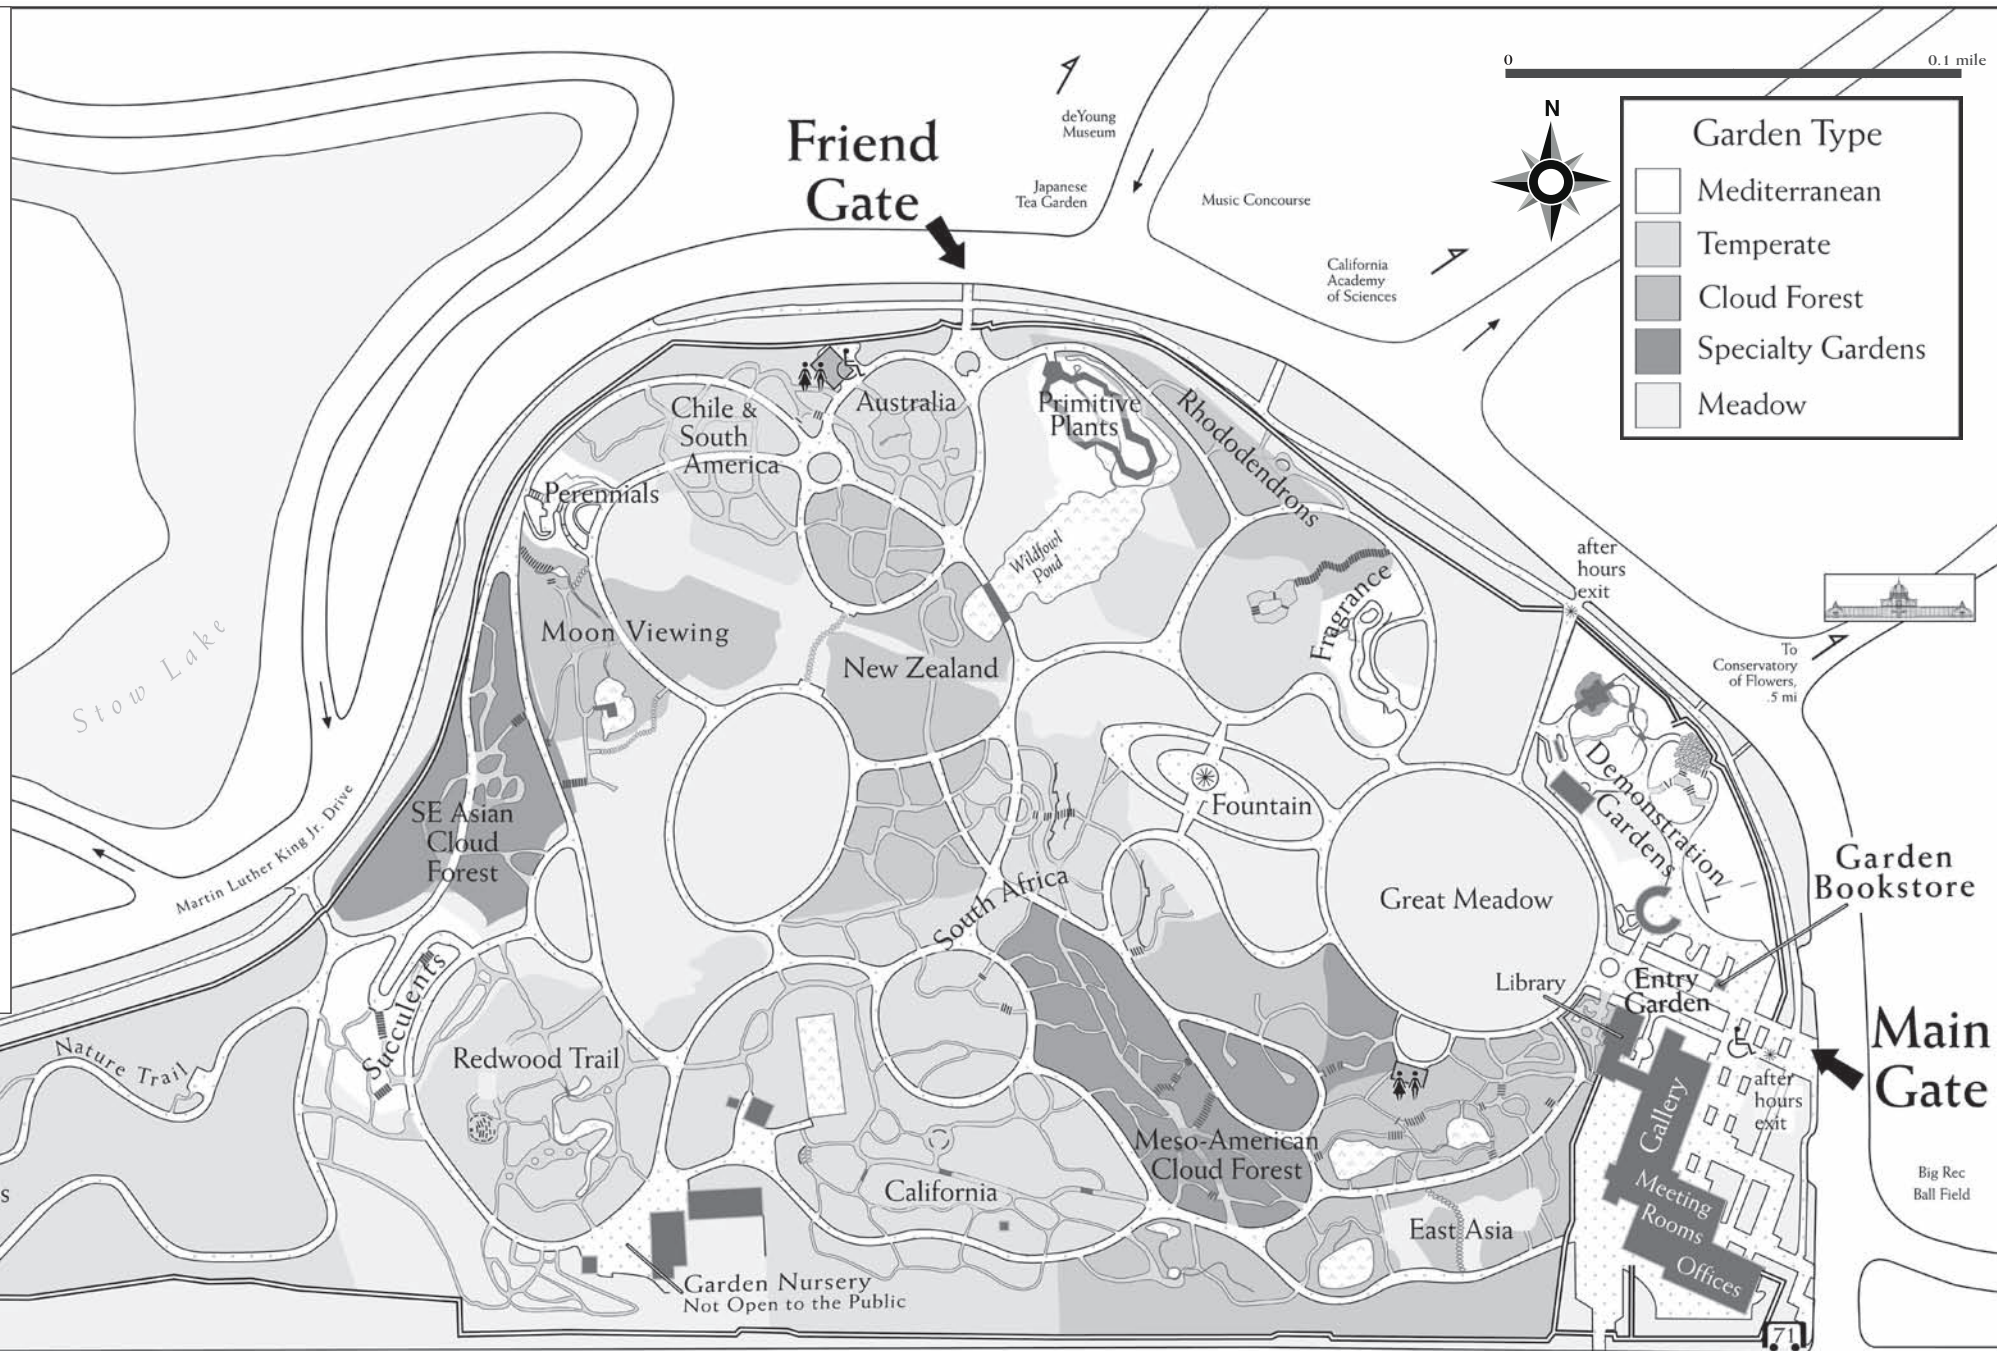

Garden Hours

365 days a year
Weekdays
8am-4:30pm
Weekends & Holidays
10am-5pm

Information available at the Helen Crocker Russell Library of Horticulture and the Garden Bookstore, open daily 10am-4pm, closed major holidays catalog of plants, and Bed Map available in the Library.

415.661.1316
www.sfbotanicalgarden.org

Daily Docent-led Tours (free)

Groups of 10 or more call 415.661.1316 ext. 312 to reserve special-focus tours.

- Departing from the Garden Bookstore
  Mon-Fri: 1:30pm
  Weekends: 10:30am & 1:30pm
- Departing from Friend Gate (north entrance)
  Wed, Fri, & Sun: 2pm