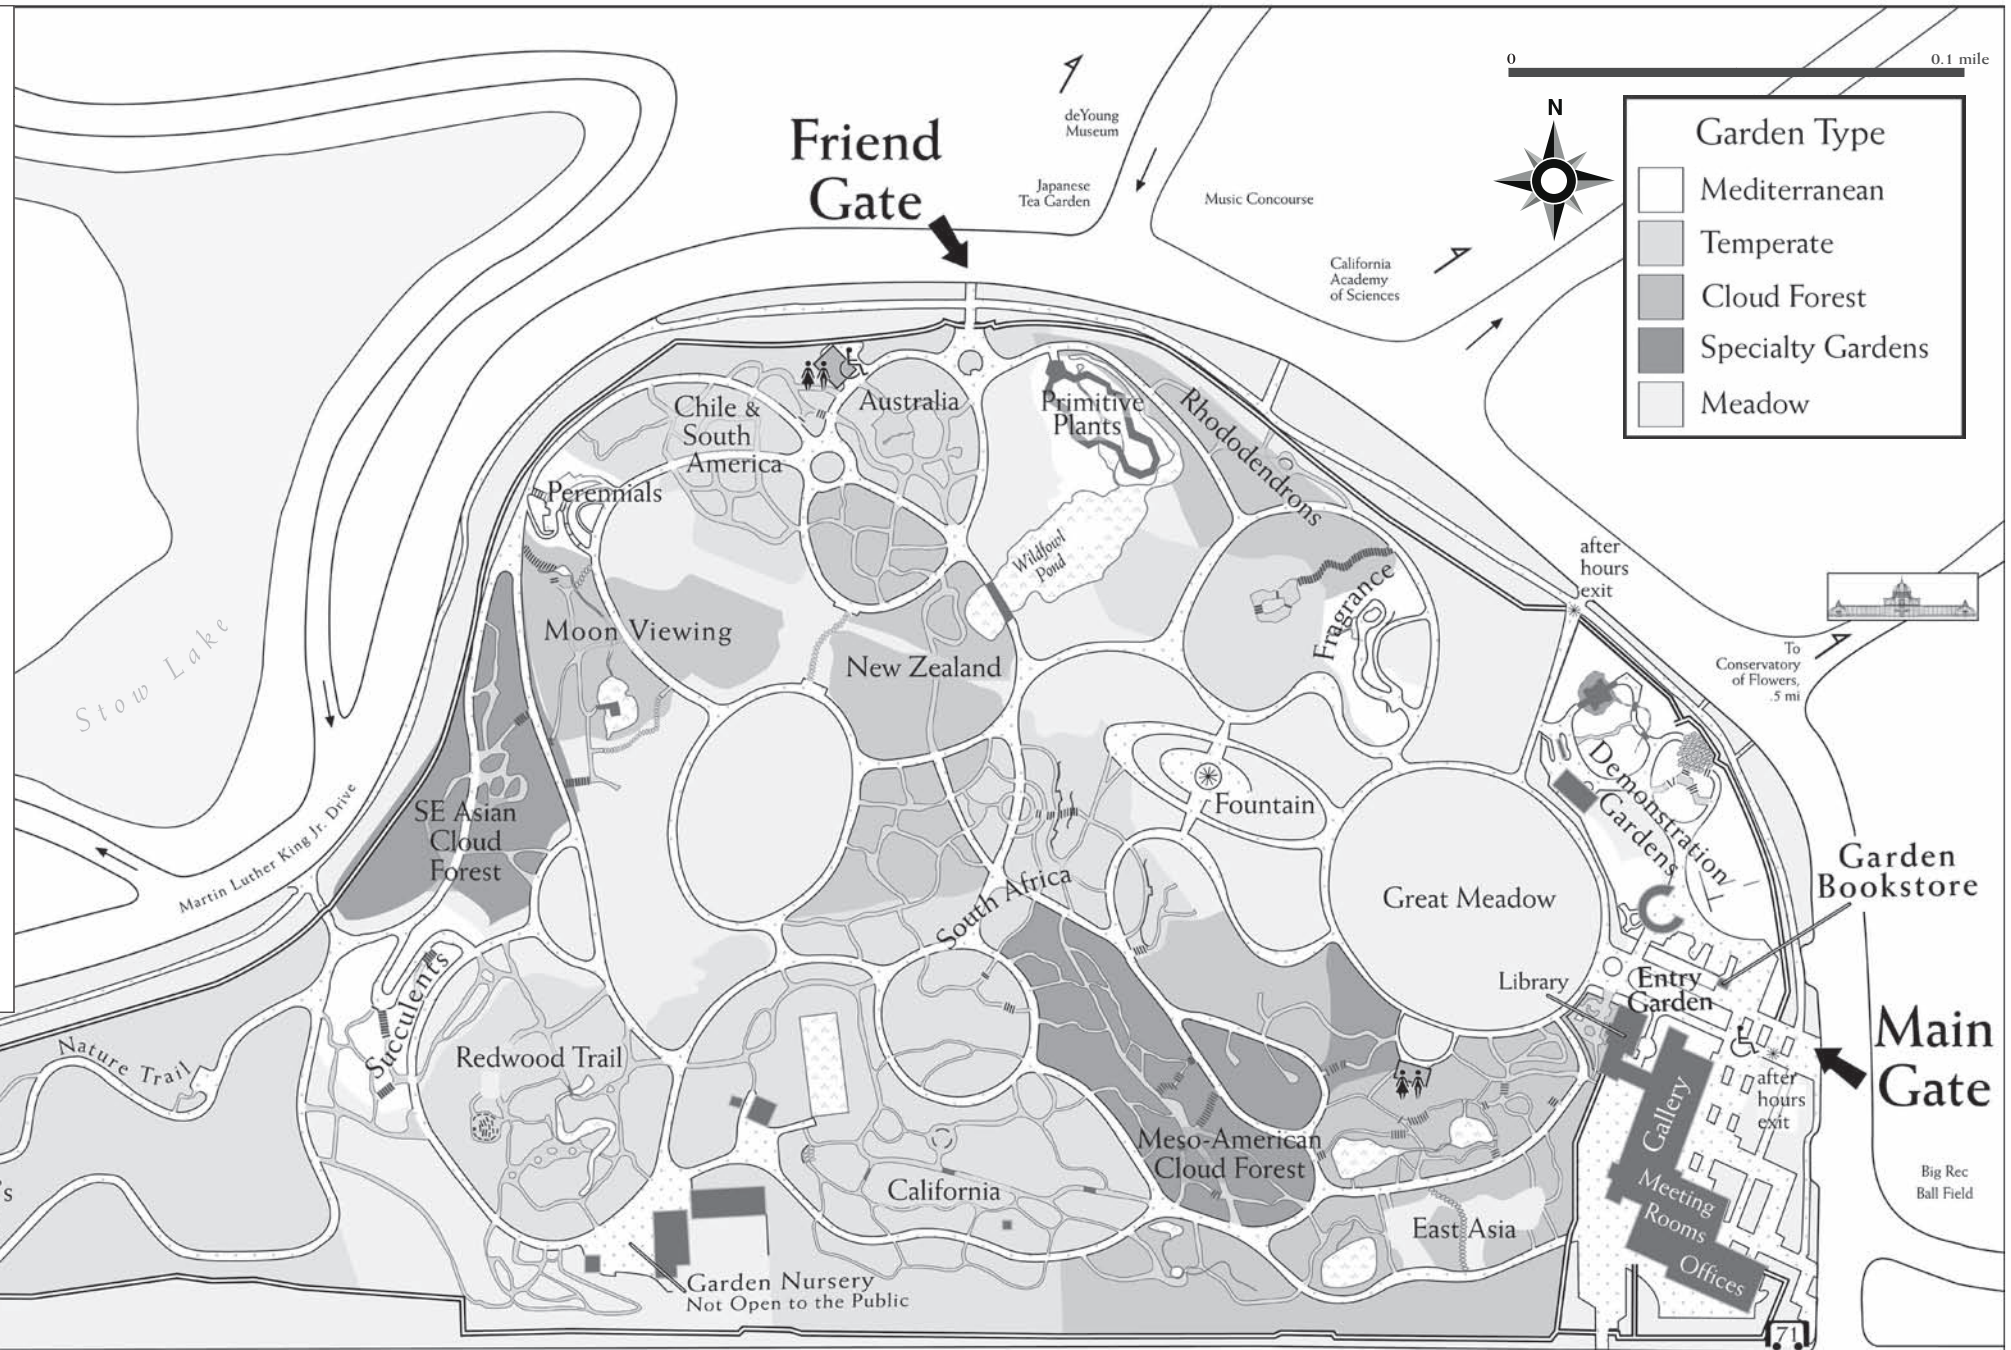

Garden Hours

365 days a year
Weekdays
8am-4:30pm
Weekends & Holidays
10am-5pm

Information available at the Helen Crocker Russell Library of Horticulture and the Garden Bookstore, open daily 10am-4pm, closed major holidays catalog of plants, and Bed Map available in the Library.

415.661.1316
www.sfbotanicalgarden.org

Daily Docent-led Tours (free)

Groups of 10 or more call 415.661.1316 ext. 312 to reserve special-focus tours.

- Departing from the Garden Bookstore
Mon-Fri: 1:30pm
Weekends: 10:30am & 1:30pm
- Departing from Friend Gate (north entrance)
Wed, Fri, & Sun: 2pm