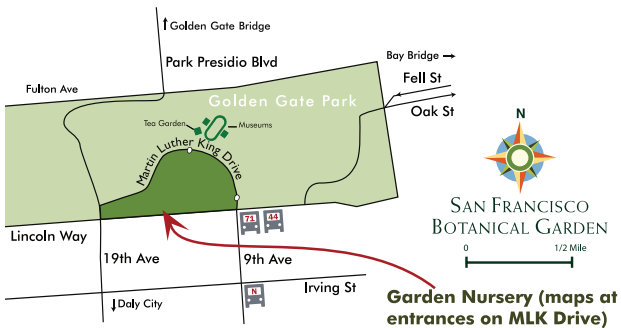

SAN FRANCISCO BOTANICAL GARDEN
at Strybing Arboretum

GOLDEN GATE PARK
1199 NINTH AVE, AT LINCOLN WAY
SAN FRANCISCO, CA 94122
415.661.1316
www.sfbotanicalgarden.org

Monthly Saturday Plant Sales & Annual Spring Plant Sale

The Garden Nursery is located in the southwest corner of SFBG, a five minute walk from either entrance gate.

Become a Member & Harvest the Benefits

Here are just a few:

- **10% discount** at SFBGS monthly plant sales and the SFBGS Garden Bookstore
- **Admission** to the exclusive SFBGS Annual Spring Members-Only Preview Sale
- **Quarterly** Members-Only events
- **Discounts at over 70** Bay Area nurseries
- **Discounts** on all education classes, symposia, lectures, day-trips and garden tours
- **Reciprocal admission** to nearly 200 botanical gardens nationwide
...and more