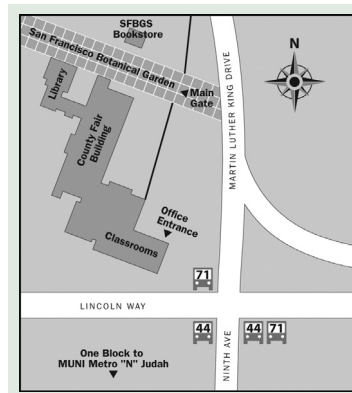

PARKING SUGGESTIONS:

PUBLIC TRANSPORTATION

- Several Muni lines serve SFBG. Call 673-MUNI for details.

MUSIC CONCOURSE GARAGE

- Paid parking for cars and bicycles is available in the new Music Concourse Garage at Fulton St. and 10th Ave.
- Open 7:30am–10pm daily, $2.50 per hour M–F, $3.00 per hour S/S

STREET PARKING:

- Free Golden Gate Intra-Park Shuttle carries passengers from the Beach Chalet at Ocean Beach to McLaren Lodge with 15 stops throughout the park, 10am–6pm weekends/holidays. www.goldengateparkconcourse.org.
- Watch for parking restrictions on MLK Dr. and tow signs on Lincoln Way.
- John F. Kennedy Dr. is **closed** on Sundays from Transverse Dr. to McLaren Lodge.
- Street parking is spotty, allow extra time to locate a parking spot.